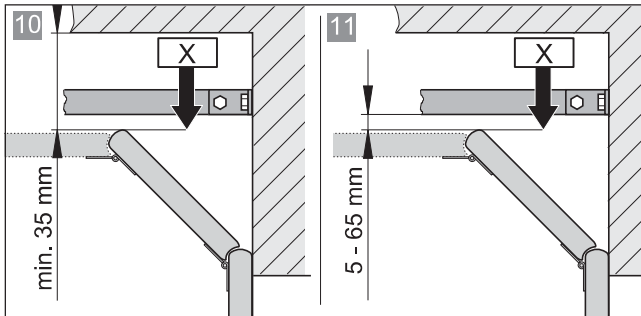

This will ensure that you can install the product safely and optimally.

19. Connection diagrams and functions of the DIP switches

DIP switches on the carriage	ON	OFF 
	<ul style="list-style-type: none"> Automatic closing function activated 	<ul style="list-style-type: none"> Automatic closing function deactivated
	<ul style="list-style-type: none"> Partial opening activated / Lighting function deactivated 	<ul style="list-style-type: none"> Partial opening deactivated / Lighting function activated
		
		