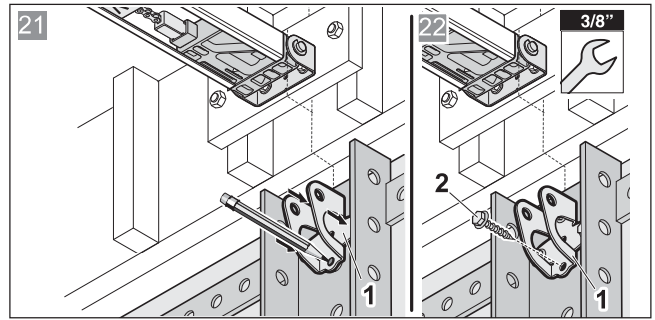

This will ensure that you can install the product safely and optimally.

19. Connection diagrams and functions of the DIP switches

DIP switches on the carriage	ON	OFF 
	<ul style="list-style-type: none"> Automatic closing function activated 	<ul style="list-style-type: none"> Automatic closing function deactivated
	<ul style="list-style-type: none"> Partial opening activated / Lighting function deactivated 	<ul style="list-style-type: none"> Partial opening deactivated / Lighting function activated
		
		