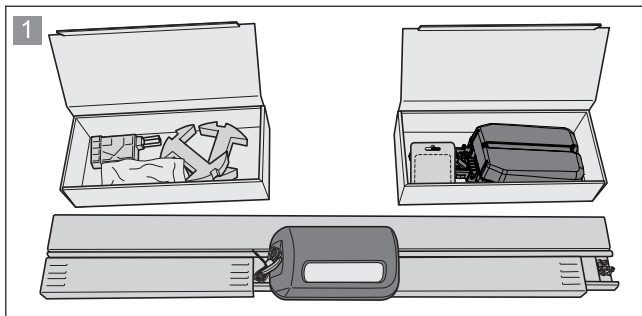

This will ensure that you can install the product safely and optimally.

19. Connection diagrams and functions of the DIP switches

DIP switches on the carriage	ON	OFF 
	<ul style="list-style-type: none"> Automatic closing function activated 	<ul style="list-style-type: none"> Automatic closing function deactivated
	<ul style="list-style-type: none"> Partial opening activated / Lighting function deactivated 	<ul style="list-style-type: none"> Partial opening deactivated / Lighting function activated
		
		