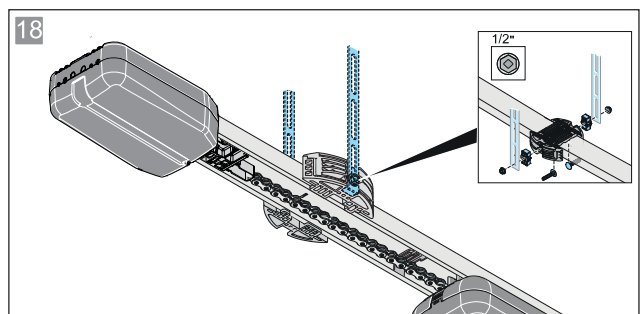

This will ensure that you can install the product safely and optimally.

19. Connection diagrams and functions of the DIP switches

DIP switches on the carriage	ON	OFF 
	<ul style="list-style-type: none"> Automatic closing function activated 	<ul style="list-style-type: none"> Automatic closing function deactivated
	<ul style="list-style-type: none"> Partial opening activated / Lighting function deactivated 	<ul style="list-style-type: none"> Partial opening deactivated / Lighting function activated
		
		