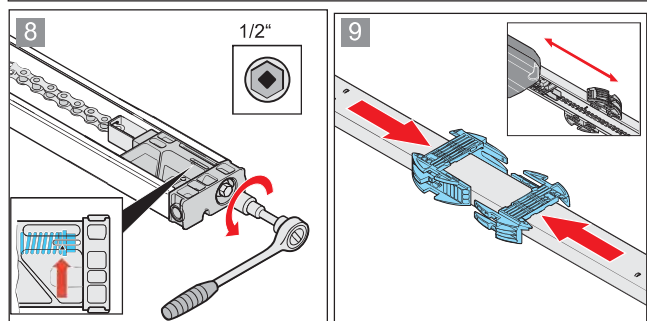

This will ensure that you can install the product safely and optimally.

19. Connection diagrams and functions of the DIP switches

DIP switches on the carriage	ON	OFF 
	<ul style="list-style-type: none"> Automatic closing function activated 	<ul style="list-style-type: none"> Automatic closing function deactivated
	<ul style="list-style-type: none"> Partial opening activated / Lighting function deactivated 	<ul style="list-style-type: none"> Partial opening deactivated / Lighting function activated
		
		