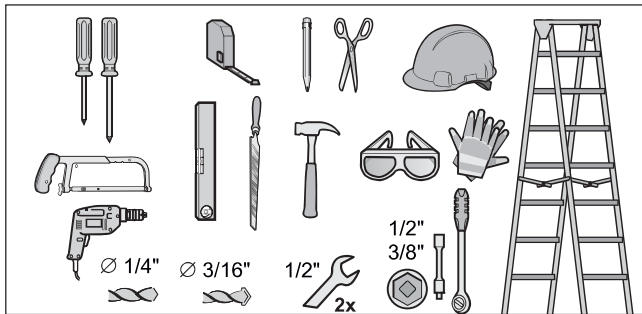

18. Brief instructions for installation

These brief instructions do not replace the installation and operating manual.

Read this installation and operating manual carefully and, most importantly, follow all warnings and safety instructions.

This will ensure that you can install the product safely and optimally.

19. Connection diagrams and functions of the DIP switches

DIP switches on the carriage	ON	OFF 
	<ul style="list-style-type: none"> Automatic closing function activated 	<ul style="list-style-type: none"> Automatic closing function deactivated
	<ul style="list-style-type: none"> Partial opening activated / Lighting function deactivated 	<ul style="list-style-type: none"> Partial opening deactivated / Lighting function activated
		
		