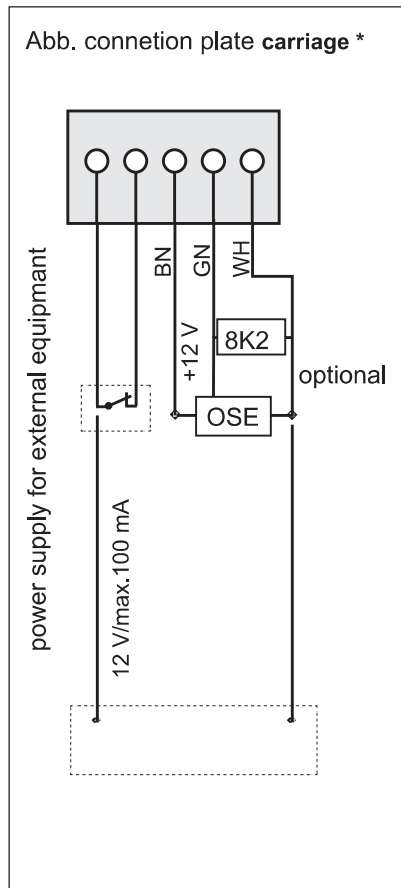

This will ensure that you can install the product safely and optimally.

19. Connection diagrams and functions of the DIP switches

DIP switches on the carriage	ON	OFF 
	<ul style="list-style-type: none"> Automatic closing function activated 	<ul style="list-style-type: none"> Automatic closing function deactivated
	<ul style="list-style-type: none"> Partial opening activated / Lighting function deactivated 	<ul style="list-style-type: none"> Partial opening deactivated / Lighting function activated
		
		