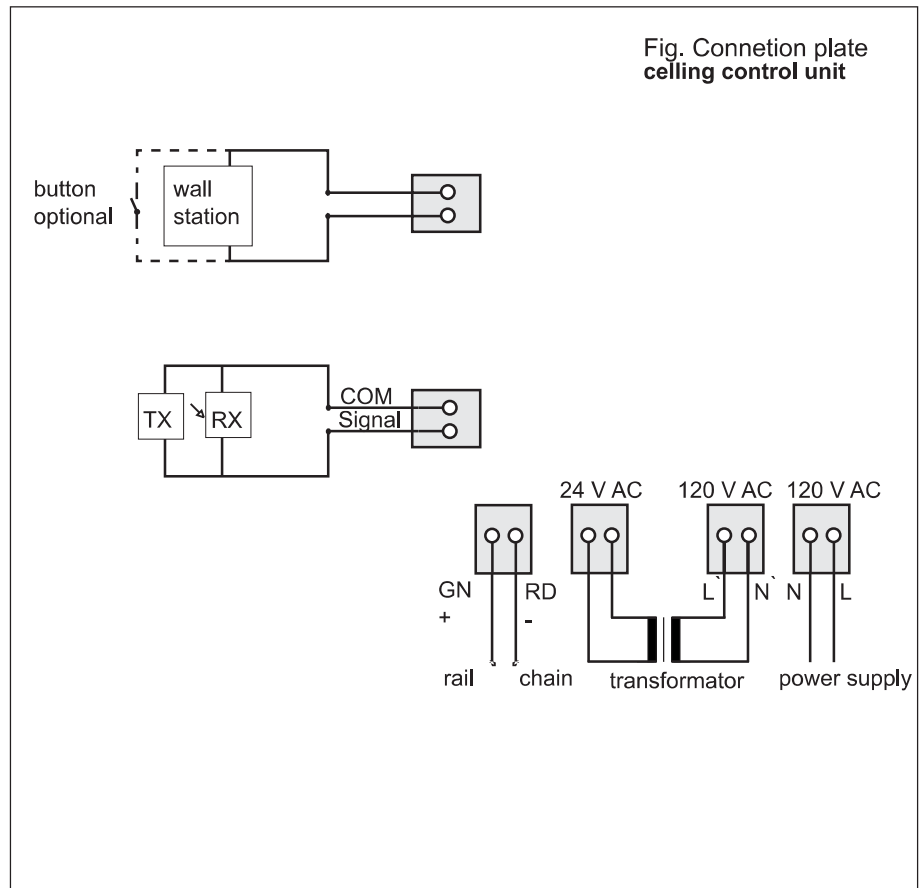

18. Brief instructions for installation

These brief instructions do not replace the installation and operating manual.

Read this installation and operating manual carefully and, most importantly, follow all warnings and safety instructions.

This will ensure that you can install the product safely and optimally.

19. Connection diagrams and functions of the DIP switches

DIP switches on the carriage	ON	OFF 
	<ul style="list-style-type: none"> Automatic closing function activated 	<ul style="list-style-type: none"> Automatic closing function deactivated
	<ul style="list-style-type: none"> Partial opening activated / Lighting function deactivated 	<ul style="list-style-type: none"> Partial opening deactivated / Lighting function activated
		
		

DIP switches on the ceiling control unit	ON	OFF 
	<ul style="list-style-type: none"> "Conex" additional circuit board Button 1 defined door OPEN Button 2 defined door CLOSE 	<ul style="list-style-type: none"> "Conex" additional circuit board Button 1 pulse sequence Button 2 lighting function / partial opening
	<ul style="list-style-type: none"> Door status display relay is activated during door movement and if the door is not closed Door status display 	<ul style="list-style-type: none"> Lighting function
	<ul style="list-style-type: none"> No function 	<ul style="list-style-type: none"> No function
	<ul style="list-style-type: none"> No function 	<ul style="list-style-type: none"> No function