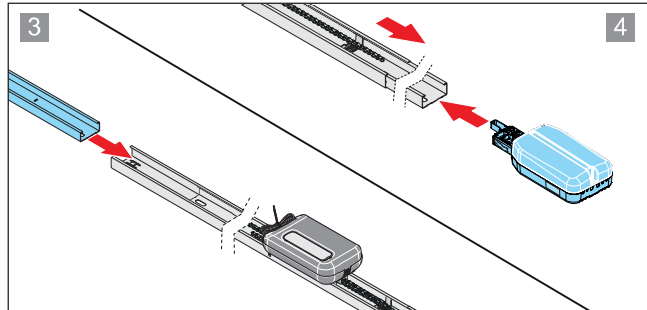

This will ensure that you can install the product safely and optimally.

19. Connection diagrams and functions of the DIP switches

DIP switches on the carriage	ON	OFF 
	<ul style="list-style-type: none"> Automatic closing function activated 	<ul style="list-style-type: none"> Automatic closing function deactivated
	<ul style="list-style-type: none"> Partial opening activated / Lighting function deactivated 	<ul style="list-style-type: none"> Partial opening deactivated / Lighting function activated
		
		