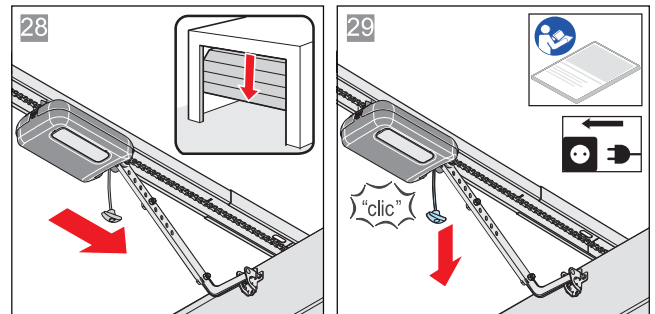

This will ensure that you can install the product safely and optimally.

19. Connection diagrams and functions of the DIP switches

DIP switches on the carriage	ON	OFF 
	<ul style="list-style-type: none"> Automatic closing function activated 	<ul style="list-style-type: none"> Automatic closing function deactivated
	<ul style="list-style-type: none"> Partial opening activated / Lighting function deactivated 	<ul style="list-style-type: none"> Partial opening deactivated / Lighting function activated
		
		

DIP switches on the ceiling control unit	ON	OFF 
	<ul style="list-style-type: none"> "Conex" additional circuit board Button 1 defined door OPEN Button 2 defined door CLOSE 	<ul style="list-style-type: none"> "Conex" additional circuit board Button 1 pulse sequence Button 2 lighting function / partial opening
	<ul style="list-style-type: none"> Door status display relay is activated during door movement and if the door is not closed Door status display 	<ul style="list-style-type: none"> Lighting function
	<ul style="list-style-type: none"> No function 	<ul style="list-style-type: none"> No function
	<ul style="list-style-type: none"> No function 	<ul style="list-style-type: none"> No function