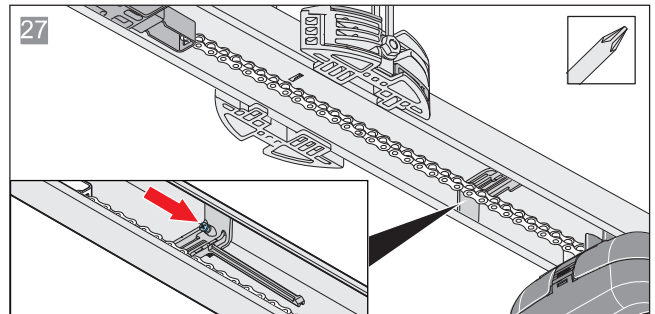

This will ensure that you can install the product safely and optimally.

19. Connection diagrams and functions of the DIP switches

DIP switches on the carriage	ON	OFF 
	<ul style="list-style-type: none"> Automatic closing function activated 	<ul style="list-style-type: none"> Automatic closing function deactivated
	<ul style="list-style-type: none"> Partial opening activated / Lighting function deactivated 	<ul style="list-style-type: none"> Partial opening deactivated / Lighting function activated
		
		