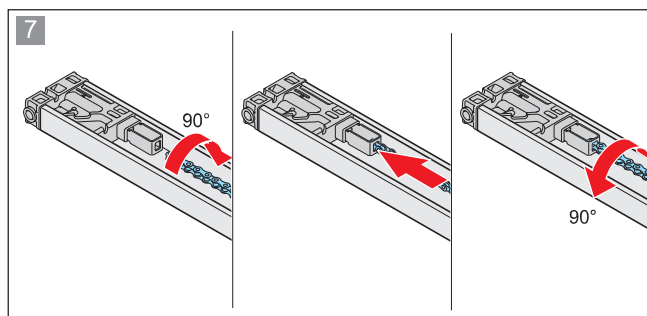

This will ensure that you can install the product safely and optimally.

19. Connection diagrams and functions of the DIP switches

DIP switches on the carriage	ON	OFF 
	<ul style="list-style-type: none"> Automatic closing function activated 	<ul style="list-style-type: none"> Automatic closing function deactivated
	<ul style="list-style-type: none"> Partial opening activated / Lighting function deactivated 	<ul style="list-style-type: none"> Partial opening deactivated / Lighting function activated
		
		