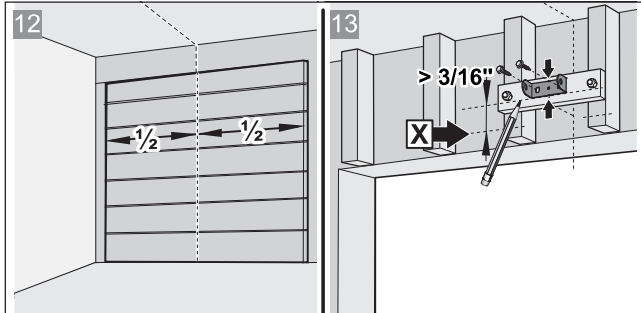

This will ensure that you can install the product safely and optimally.

19. Connection diagrams and functions of the DIP switches

DIP switches on the carriage	ON	OFF 
	<ul style="list-style-type: none"> Automatic closing function activated 	<ul style="list-style-type: none"> Automatic closing function deactivated
	<ul style="list-style-type: none"> Partial opening activated / Lighting function deactivated 	<ul style="list-style-type: none"> Partial opening deactivated / Lighting function activated
		
		