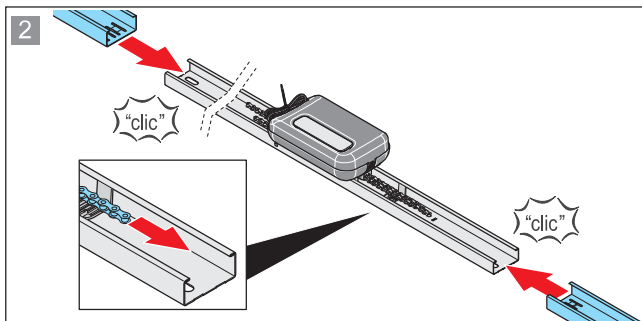

This will ensure that you can install the product safely and optimally.

19. Connection diagrams and functions of the DIP switches

DIP switches on the carriage	ON	OFF 
	<ul style="list-style-type: none"> Automatic closing function activated 	<ul style="list-style-type: none"> Automatic closing function deactivated
	<ul style="list-style-type: none"> Partial opening activated / Lighting function deactivated 	<ul style="list-style-type: none"> Partial opening deactivated / Lighting function activated
		
		

DIP switches on the ceiling control unit	ON	OFF 
	<ul style="list-style-type: none"> "Conex" additional circuit board Button 1 defined door OPEN Button 2 defined door CLOSE 	<ul style="list-style-type: none"> "Conex" additional circuit board Button 1 pulse sequence Button 2 lighting function / partial opening
	<ul style="list-style-type: none"> Door status display relay is activated during door movement and if the door is not closed Door status display 	<ul style="list-style-type: none"> Lighting function
	<ul style="list-style-type: none"> No function 	<ul style="list-style-type: none"> No function
	<ul style="list-style-type: none"> No function 	<ul style="list-style-type: none"> No function