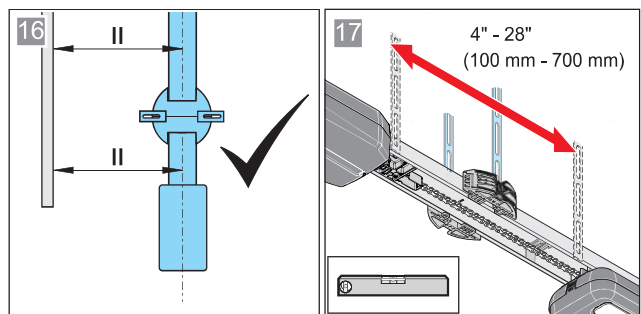

This will ensure that you can install the product safely and optimally.

19. Connection diagrams and functions of the DIP switches

DIP switches on the carriage	ON	OFF 
	<ul style="list-style-type: none"> Automatic closing function activated 	<ul style="list-style-type: none"> Automatic closing function deactivated
	<ul style="list-style-type: none"> Partial opening activated / Lighting function deactivated 	<ul style="list-style-type: none"> Partial opening deactivated / Lighting function activated
		
		