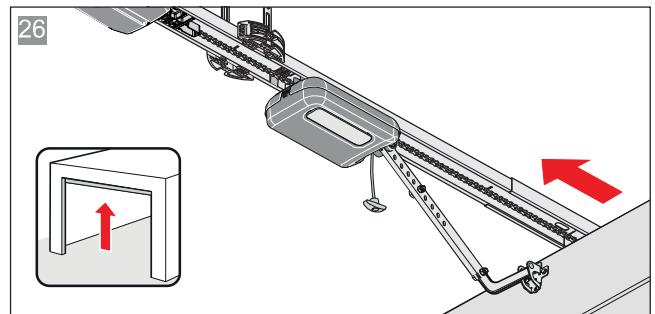

This will ensure that you can install the product safely and optimally.

19. Connection diagrams and functions of the DIP switches

DIP switches on the carriage	ON	OFF 
	<ul style="list-style-type: none"> Automatic closing function activated 	<ul style="list-style-type: none"> Automatic closing function deactivated
	<ul style="list-style-type: none"> Partial opening activated / Lighting function deactivated 	<ul style="list-style-type: none"> Partial opening deactivated / Lighting function activated
		
		