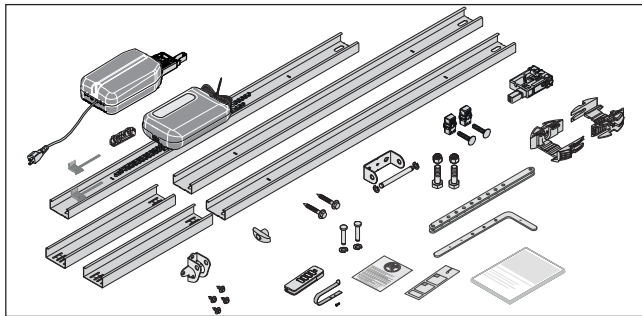

18. Brief instructions for installation

These brief instructions do not replace the installation and operating manual.

Read this installation and operating manual carefully and, most importantly, follow all warnings and safety instructions.

This will ensure that you can install the product safely and optimally.

19. Connection diagrams and functions of the DIP switches

DIP switches on the carriage	ON	OFF 
	<ul style="list-style-type: none"> Automatic closing function activated 	<ul style="list-style-type: none"> Automatic closing function deactivated
	<ul style="list-style-type: none"> Partial opening activated / Lighting function deactivated 	<ul style="list-style-type: none"> Partial opening deactivated / Lighting function activated
		
		