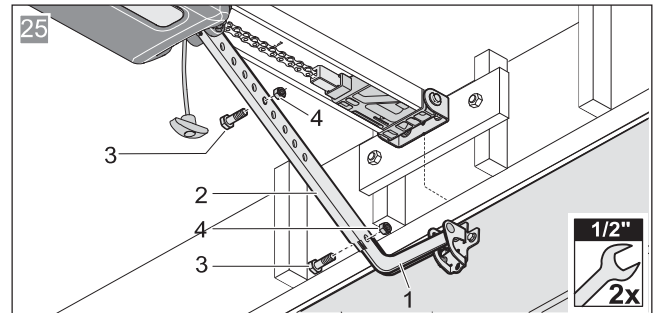

This will ensure that you can install the product safely and optimally.

19. Connection diagrams and functions of the DIP switches

DIP switches on the carriage	ON	OFF 
	<ul style="list-style-type: none"> Automatic closing function activated 	<ul style="list-style-type: none"> Automatic closing function deactivated
	<ul style="list-style-type: none"> Partial opening activated / Lighting function deactivated 	<ul style="list-style-type: none"> Partial opening deactivated / Lighting function activated
		
		