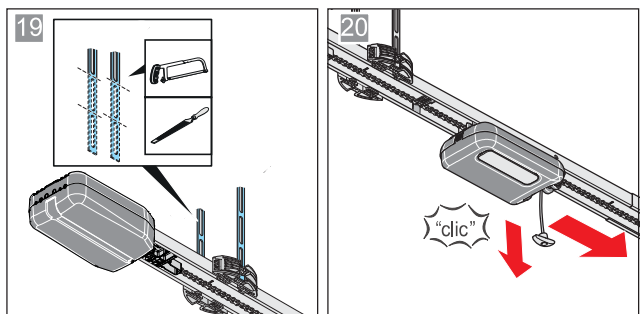

This will ensure that you can install the product safely and optimally.

19. Connection diagrams and functions of the DIP switches

DIP switches on the carriage	ON	OFF 
	<ul style="list-style-type: none"> Automatic closing function activated 	<ul style="list-style-type: none"> Automatic closing function deactivated
	<ul style="list-style-type: none"> Partial opening activated / Lighting function deactivated 	<ul style="list-style-type: none"> Partial opening deactivated / Lighting function activated
		
		

DIP switches on the ceiling control unit	ON	OFF 
	<ul style="list-style-type: none"> "Conex" additional circuit board Button 1 defined door OPEN Button 2 defined door CLOSE 	<ul style="list-style-type: none"> "Conex" additional circuit board Button 1 pulse sequence Button 2 lighting function / partial opening
	<ul style="list-style-type: none"> Door status display relay is activated during door movement and if the door is not closed Door status display 	<ul style="list-style-type: none"> Lighting function
	<ul style="list-style-type: none"> No function 	<ul style="list-style-type: none"> No function
	<ul style="list-style-type: none"> No function 	<ul style="list-style-type: none"> No function