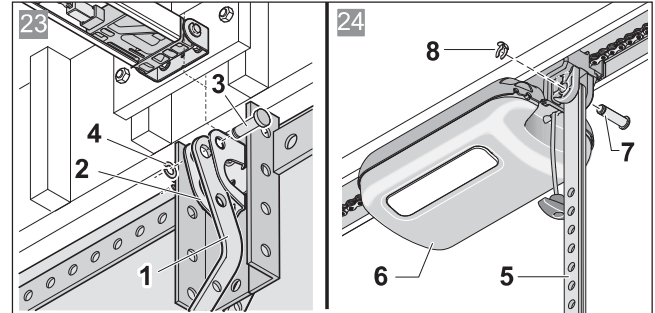

This will ensure that you can install the product safely and optimally.

19. Connection diagrams and functions of the DIP switches

DIP switches on the carriage	ON	OFF 
	<ul style="list-style-type: none"> Automatic closing function activated 	<ul style="list-style-type: none"> Automatic closing function deactivated
	<ul style="list-style-type: none"> Partial opening activated / Lighting function deactivated 	<ul style="list-style-type: none"> Partial opening deactivated / Lighting function activated
		
		